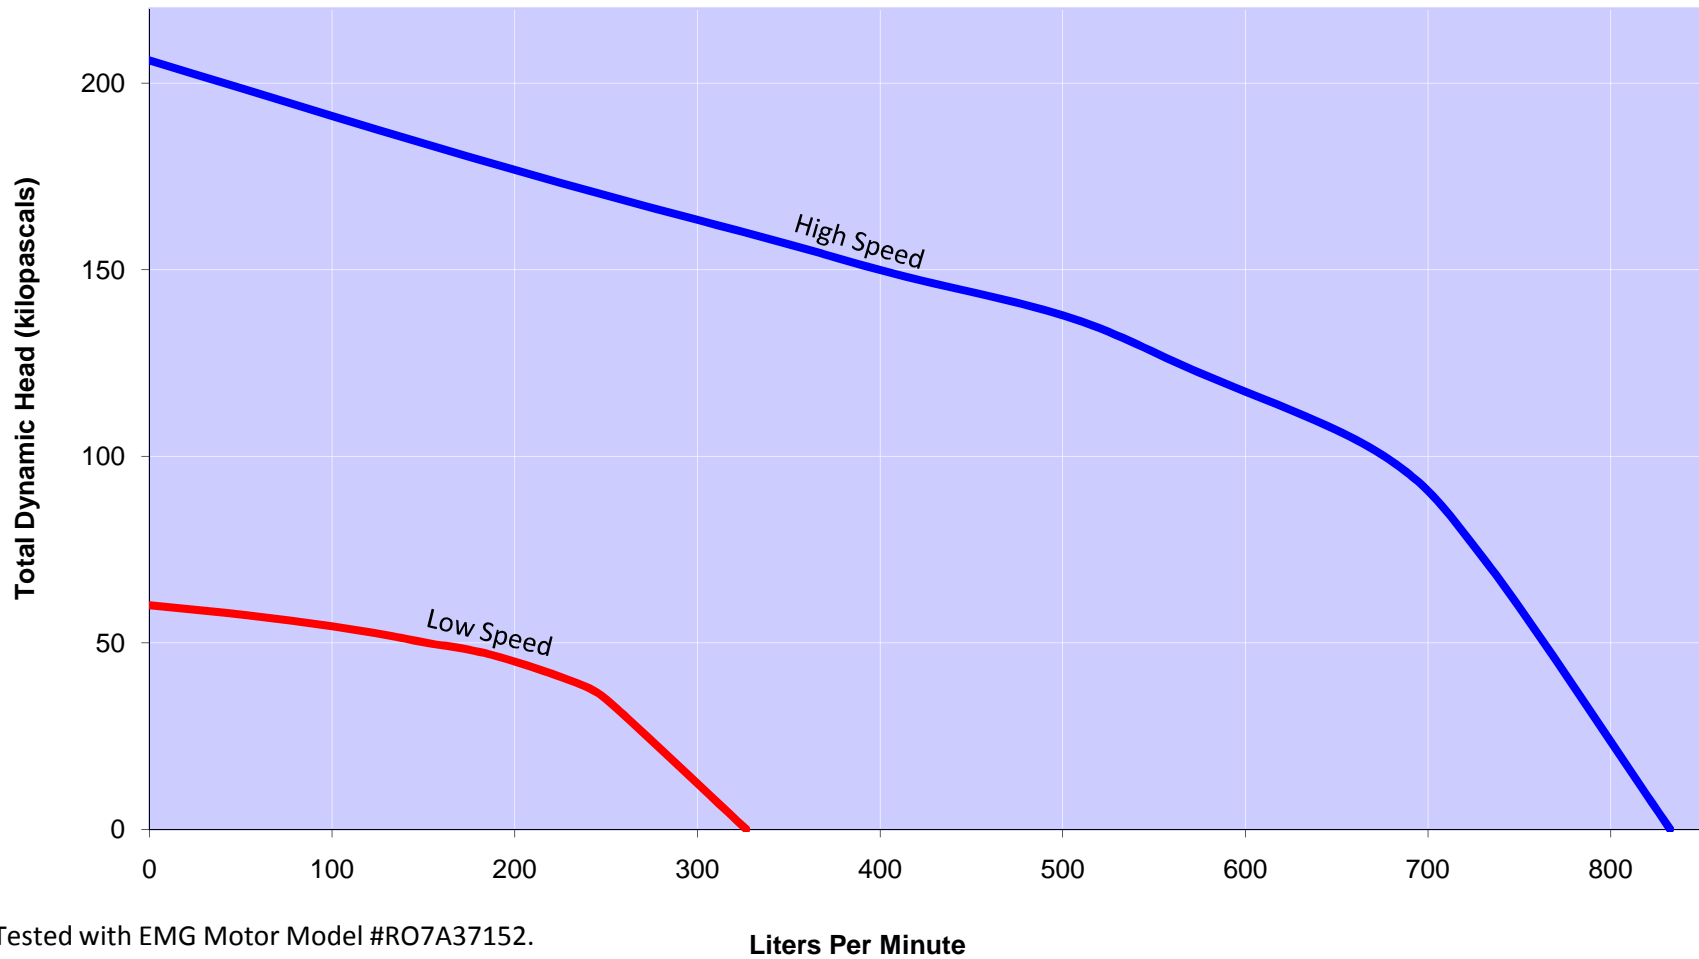

MF5-23036-50Hz

MF5-23036-50Hz

www.acuraspa.com

For Alps Spas

50Hz Series Pump Motor Performance Data

Tested with EMG Motor Model #RO7A37152.

RPM: 2850/1425

Volts: 220V || Amps: Nameplate 9/1.8